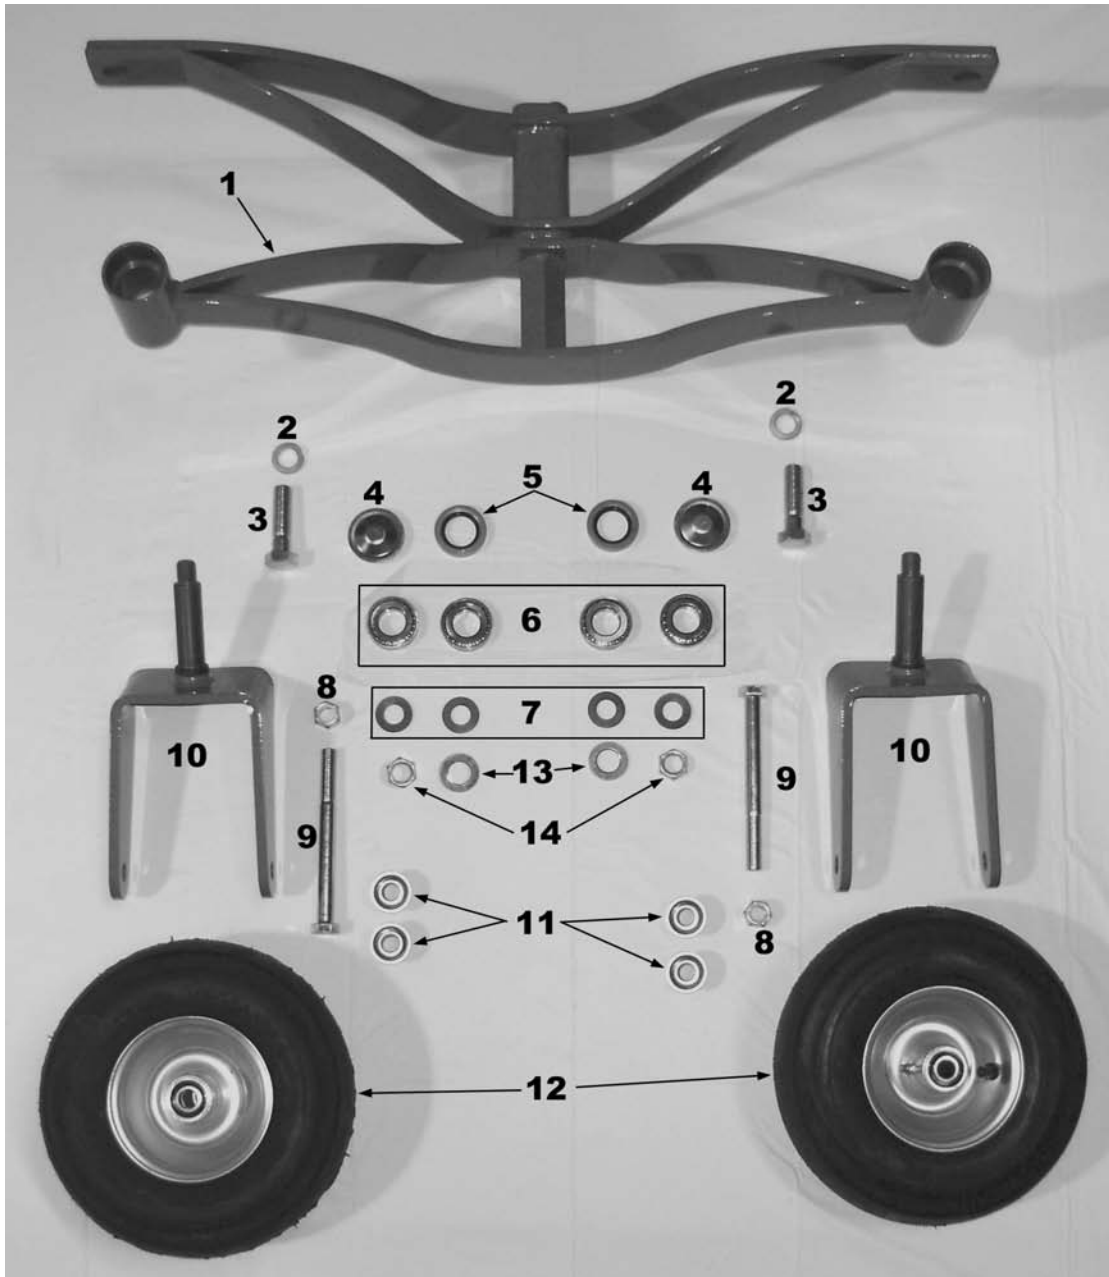

Engine

Engine

Image#	Part #	Quan.	Description	Notes
107				
1	107151501	1	Impeller Removal Bolt	0144532
2	101151505	4	3/8 Nut	1137341
3	107151503	4	3/8 x 1 3/4 Bolt	19933
4	107183404	1	Engine Oil Drain Kit	
5	107151505	1	7/16 SAE Washer	133010
6	107151506	1	1/2 -13 x 2 Bolt	11211
7	101151526	2	Washer 1/2 SAE	33086
8	107151508	1	1/2 Lock Washer	1133626
9	107151509	1	1/2 -13 Nut	1136310
10	107173210	1	Idler Pulley	
11	107173211	2	Pump Pulley	
12	107151512	2	Key 3/16 x 3/4	953152
13	107153213	2	Set Screw 5/16-24	
14	107181514	1	Key 3/8 x 4 3/4	0952992
15	107102015	1	Impeller	
16	107151516	1	Bolt 5/8-18x3 1/2	17317
17	107151517	1	Washer 5/8 TH	1133862
18	107151518	1	Lock Washer 5/8 TH	33897
19	107173219	1	Engine Pulley	
20	107172220	1	Engine Kohler CH-740 27hp	

Frame

Frame

Image#	Part #	Quan.	Description	Notes
108				
1	101151505	11	3/8-16 Nut	1137341
2	108151502	2	Bolt Shldr 2x1/2	1126354
3	108151503	2	Spring Rear	
4	108151504	2	Bolt Shldr 2 ¼ x1/2	1126355
5	108151505	2	Spring Front	
6	108102006	1	Right Frame	
7	108151507	8	Bolt ½-13 x 1 ¼	19958
8	101151520	2	1/4-20 Nut	1137337
9	104151503	7	SS ¼ -20 5/8" TPHMS	0170588
10	106174012	1	Battery Box w/Strap	
11	108162011	1	Foot Pad	
12	108102012	1	Foot Tray	
13	108102013	1	Chassis Box	
14	102151509	11	Bolt 3/8-16 x ¾	1119929
15	106175618	1	Safety Sw 1P	
16	101151514	2	10-32 Keps Nut	1137408
17	101151513	2	10-32x5/8 Screw	29055
18	108102018	1	Left Frame	

Front

Front

Image#	Part #	Quan.	Description	Notes
109				
1	109102001	1	Front End Frame Assm.	
2	109151502	2	Lock Washer ¾	33632
3	109151503	2	Bolt ¾ -10x2 ¾	13364
4	109176804	2	Grease Cap	
5	109175405	2	Grease Seal	
6	109175406	4	Bearing & Race Set	
7	109151507	4	Spring Washer	0125801
8	109151508	2	Nylock 5/8-11 Nut	37036
9	109151509	2	Bolt 5/8-11x 6 ½	13326
10	109102010	2	Caster Fork	
11	109177011	4	Caster Bearings	
12	109177012	2	Caster Wheel & Tire Assm.	
12a	109177013	2	Caster Tire only	
12b	109177014	2	Caster Wheel only	