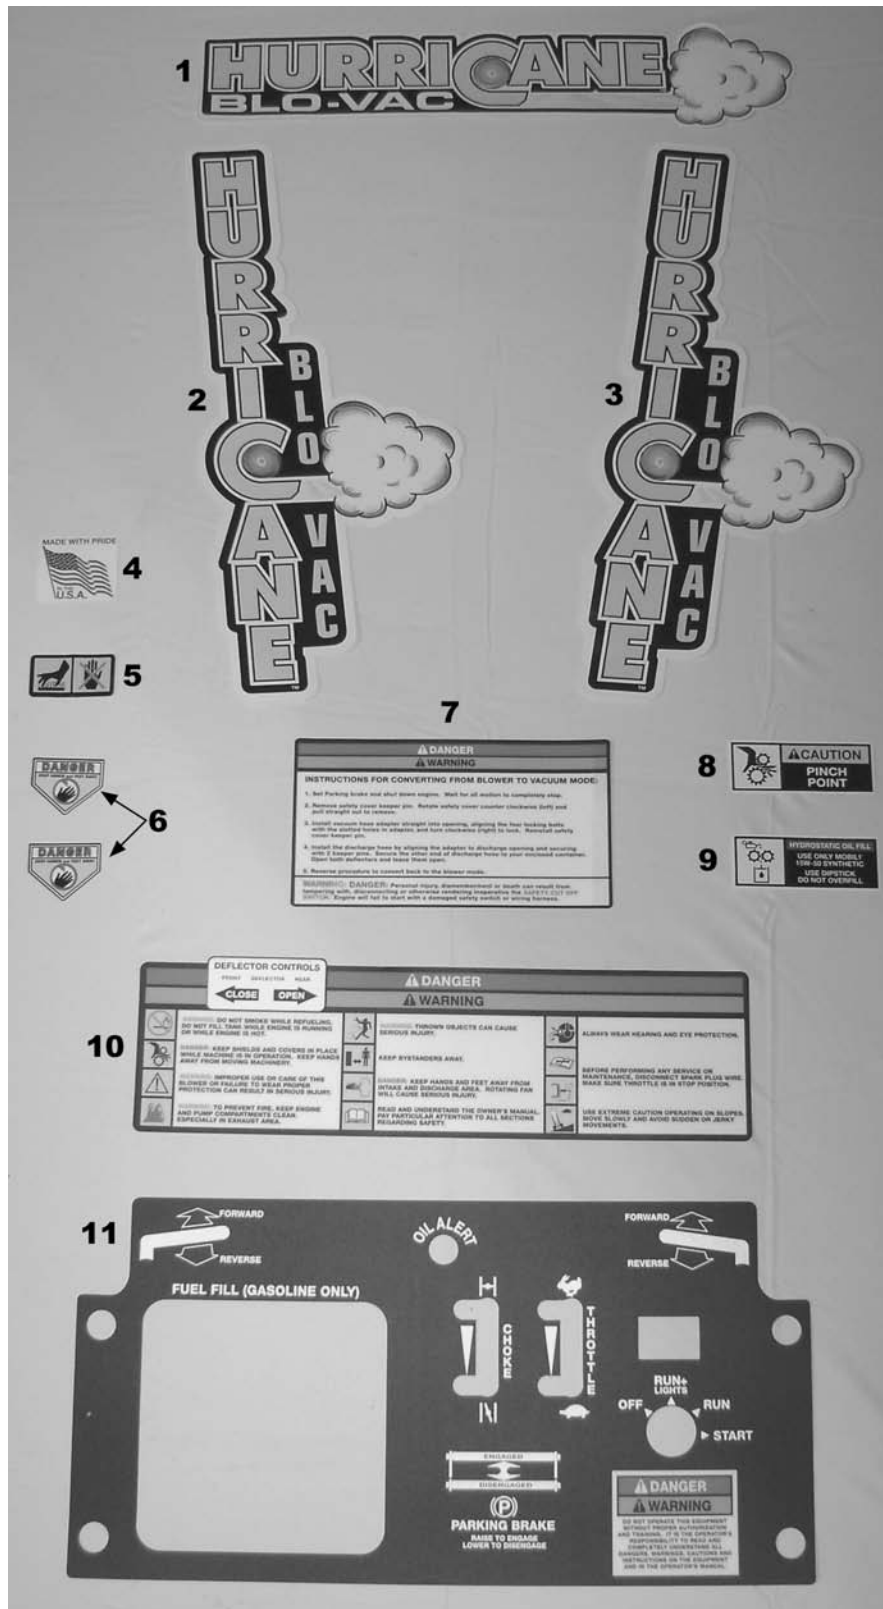

Decals

Decals

Image#	Part #	Quan.	Description
105			
1	105174201	1	Front Logo Decal
2	105174202	1	Left Logo Decal
3	105174203	1	Right Logo Decal
4	105174204	1	Made in USA Decal
5	105174205	1	Hot Decal
6	105174206	2	Danger Decal
7	105174207	1	Blower Decal
8	105174208	1	Pinch Decal
9	105174209	1	Hydro Decal
10	105174210	1	Top Dash Decal
11	105174211	1	Dash Controls Decal