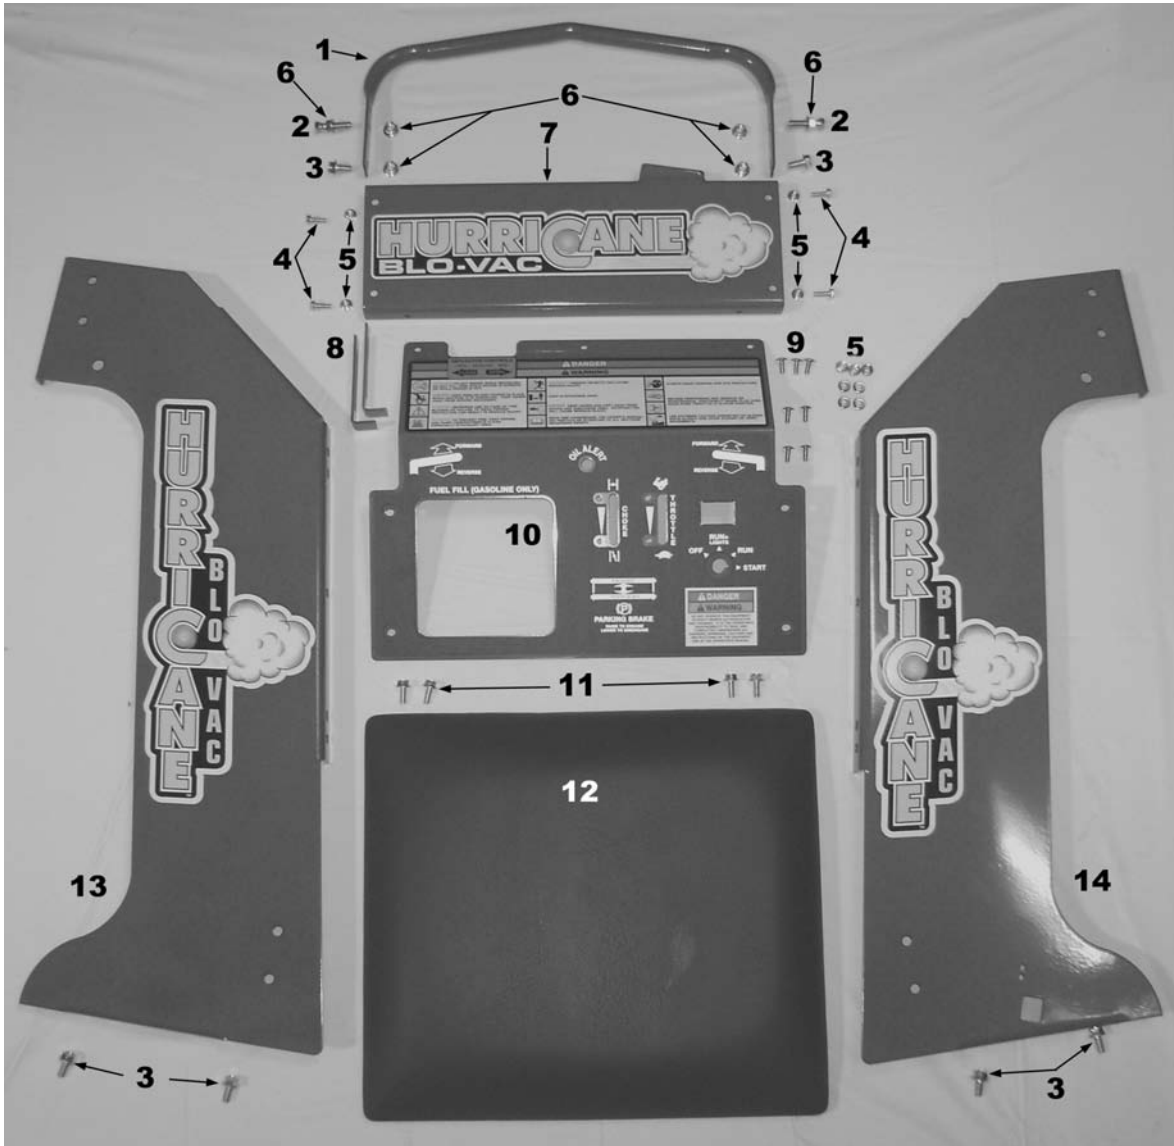

Uprights

Uprights

Image#	Part #	Quan.	Description	Notes
112				
1	112167201	1	Handle Bar	
2	112151502	2	Bolt 3/8 x 1 1/2	110120346
3	102151509	6	3/8-16 X 3/4 Bolt	1119929
4	112151504	4	Bolt 1/4-20 x 3/4	1119903
5	101151520	11	1/4-20 Nut	1137337
6	101151505	4	3/8-16 Nut	1137341
7	112102007	1	Dash Front Panel	
8	112162008	2	Reverse Stop	
9	104151503	7	SS 1/4 -20 5/8" TPHMS	0170588
10	104162001	1	Dash	
11	101151509	4	5/16-18x3/4 Bolt	1119916
12	112181812	1	Pad	
13	112162013	1	Left Upright	
14	112162014	1	Right Upright