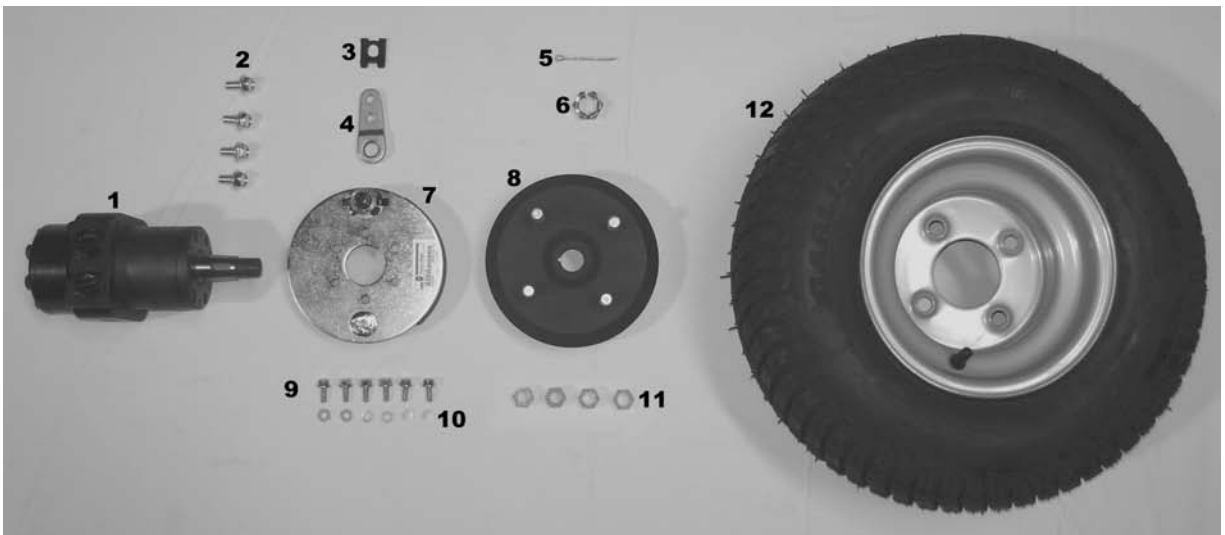

Rear

Rear

Image#	Part #	Quan.	Description	Notes
113				
1	102172420	1	Wheel Motor	HG
2	102151509	4	3/8-16 X ¾ Bolt	1119929
3	102172424	1	Clip Brk Adj	HG
4	102172423	1	Brake Adj Arm	HG
5	102151525	1	Cotter Pin	65080
6	102172426	1	Castle Nut	HG
7	102172419	1	Brake Assm	HG
8	102172415	1	Brake Drum	HG
9	102151522	6	6mm x 16mm Bolt	0161811
10	102151521	6	6mm Lock Washer	1140381
11	113151511	4	Wheel Lug Nut	
12	113177012	1	Tire & Rim Assm.	
13	113177013	1	Tire Only	
14	113177014	1	Rim Only