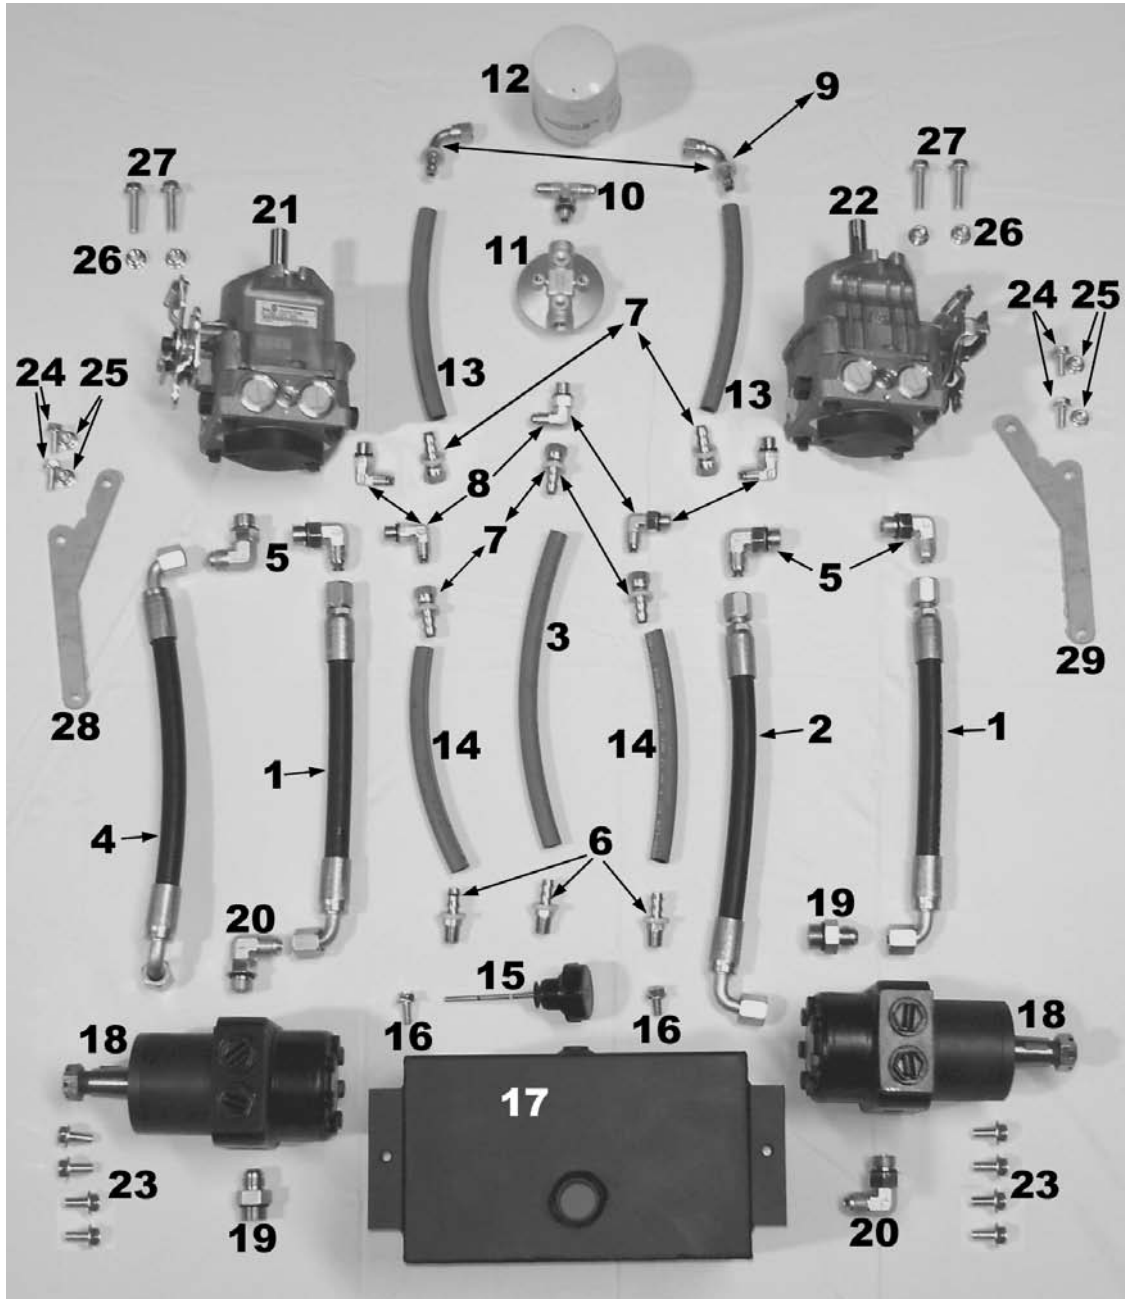

Hydraulics

Hydraulics

Image#	Part #	Quan.	Description	Notes
111				
1	111183401	2	Hydro Hose JIC90-STR	
2	111183402	1	Hydro Hose JIC90-STR	
3	111183403	1	Hose RTN 3/8 x 11 ½	
4	111183404	1	Hydro Hose JIC90-JIC90	
5	111173405	4	90Deg ½ JIC x SAE	
6	111173406	3	3/8 Npt X 3/8 Barb	
7	111173407	5	3/8 Barb x 3/8 JIC	
8	111173408	5	3/8 JIC x 3/8 SAE	
9	111173409	2	90Deg 3/8 JIC x 3/8 Barb	
10	111173410	1	T-3/8 JIC x3/8 SAE x3/8 JIC	
11	111172411	1	Hydro Filter Head	
12	111172412	1	Hydro Oil Filter	
13	111183413	2	Hose RTN 3/8 x 7 ½	
14	111183414	2	Hose RTN 3/8 x 8 ½	
15	111175015	1	Hydro Oil Cap	
16	101151509	2	5/16-18x3/4 Bolt	1119916
17	111102017	1	Hydro Oil Tank	
18	102172420	2	Wheel Motor	HG
19	111173419	2	5/8SAE x ½ JIC	
20	111173420	2	90Deg 5/8SAE x ½ JIC	
21	111173421	1	Pump LEFT	
22	111173422	1	Pump RIGHT	
23	102151509	8	3/8-16 X ¾ Bolt	1119929
24	101151509	4	5/16-18x3/4 Bolt	1119916
25	101151510	4	5/16-18 Nut	1137339
26	101151505	4	3/8-16 Nut	1137341
27	107151503	4	3/8 x 1 ¾ Bolt	19933
28	111162028	1	Left Pump CTL Arm	
29	111162029	1	Right Pump CTL Arm