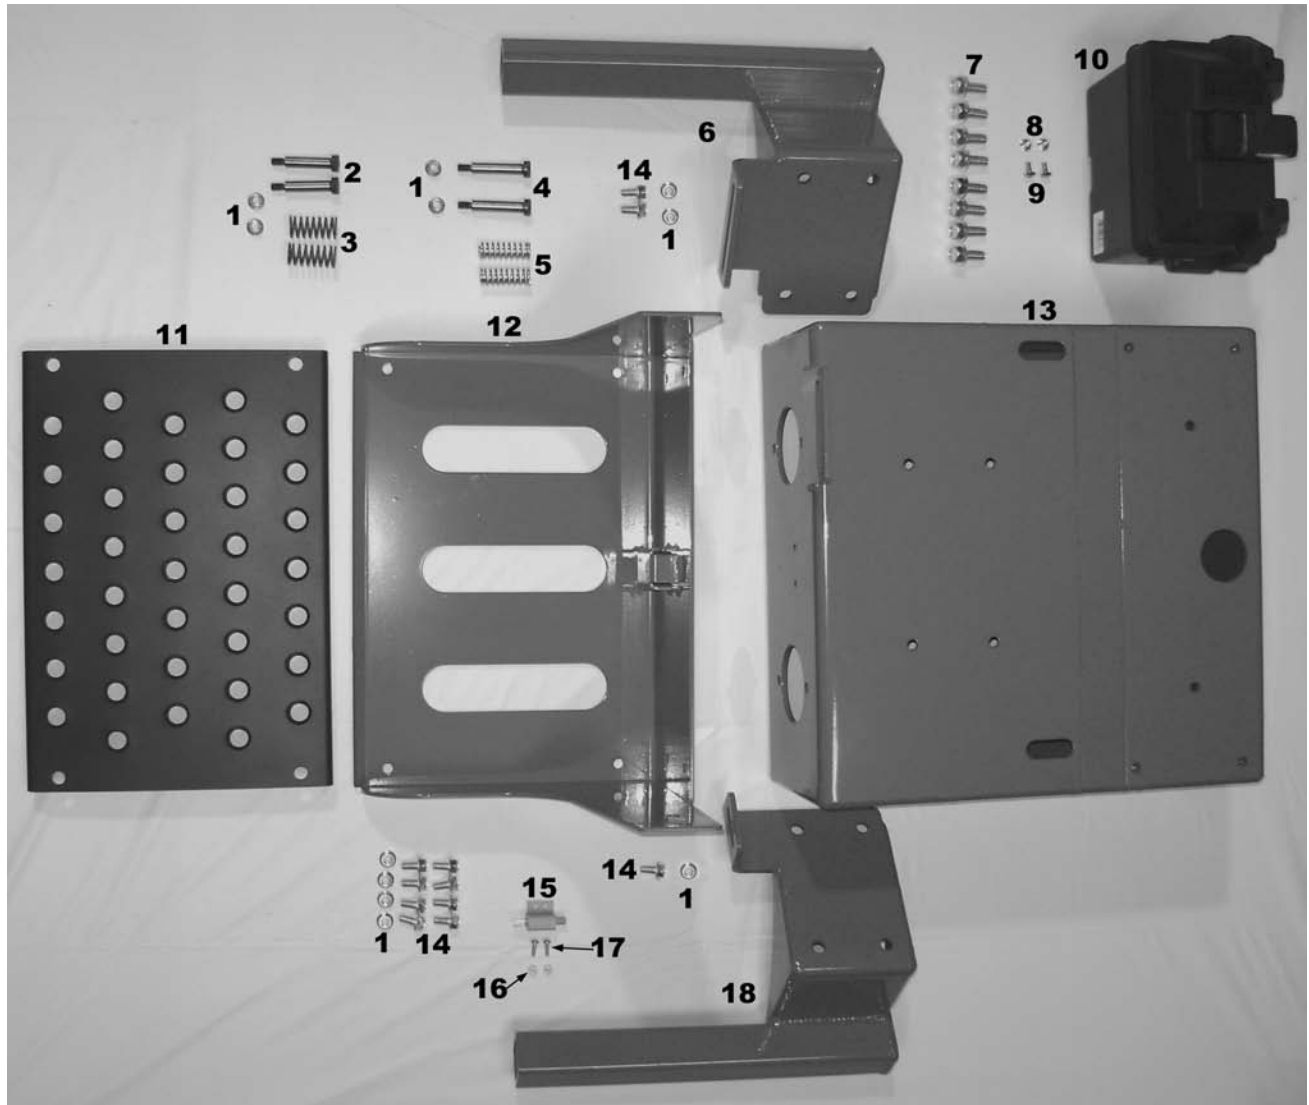

Electrical

Electrical

Image#	Part #	Quan.	Description	Notes
106				
1	106174001	1	U1 Battery	
2	106181802	1	Pos Batt Cable	
3	106181803	1	Neg Batt Cable	
4	106181804	1	Tach Harness	
5	106173005	2	Switch Ext.	
6	106172806	2	Switch Seal	
7	106173007	2	Reversing Sw	
8	104175606	1	Ignition Sw	
9	104175607	1	Ignition Sw Nut	
10	104175608	2	Ignition Sw Key	
11	101175612	2	Safety Sw 2P	
12	106174012	1	Battery Box w/Strap	
13	106173013	1	Breaker	
14	104172805	1	Warning light	
15	106151515	1	5/16 Int. Lock Washer	1133712
16	106151516	1	M8-16mm Bolt	0161821
17	106172817	1	Relay	
18	106175618	3	Safety Sw 1P	
19	101181802	2	Deflector Motor	
20	106175420	2	Work Light	
21	106181821	1	Safety Sw Harness	
22	106181822	1	Main Wiring Harness	

Frame

Frame

Image#	Part #	Quan.	Description	Notes
108				
1	101151505	11	3/8-16 Nut	1137341
2	108151502	2	Bolt Shldr 2x1/2	1126354
3	108151503	2	Spring Rear	
4	108151504	2	Bolt Shldr 2 ¼ x1/2	1126355
5	108151505	2	Spring Front	
6	108102006	1	Right Frame	
7	108151507	8	Bolt ½-13 x 1 ¼	19958
8	101151520	2	1/4-20 Nut	1137337
9	104151503	7	SS ¼ -20 5/8" TPHMS	0170588
10	106174012	1	Battery Box w/Strap	
11	108162011	1	Foot Pad	
12	108102012	1	Foot Tray	
13	108102013	1	Chassis Box	
14	102151509	11	Bolt 3/8-16 x ¾	1119929
15	106175618	1	Safety Sw 1P	
16	101151514	2	10-32 Keps Nut	1137408
17	101151513	2	10-32x5/8 Screw	29055
18	108102018	1	Left Frame	