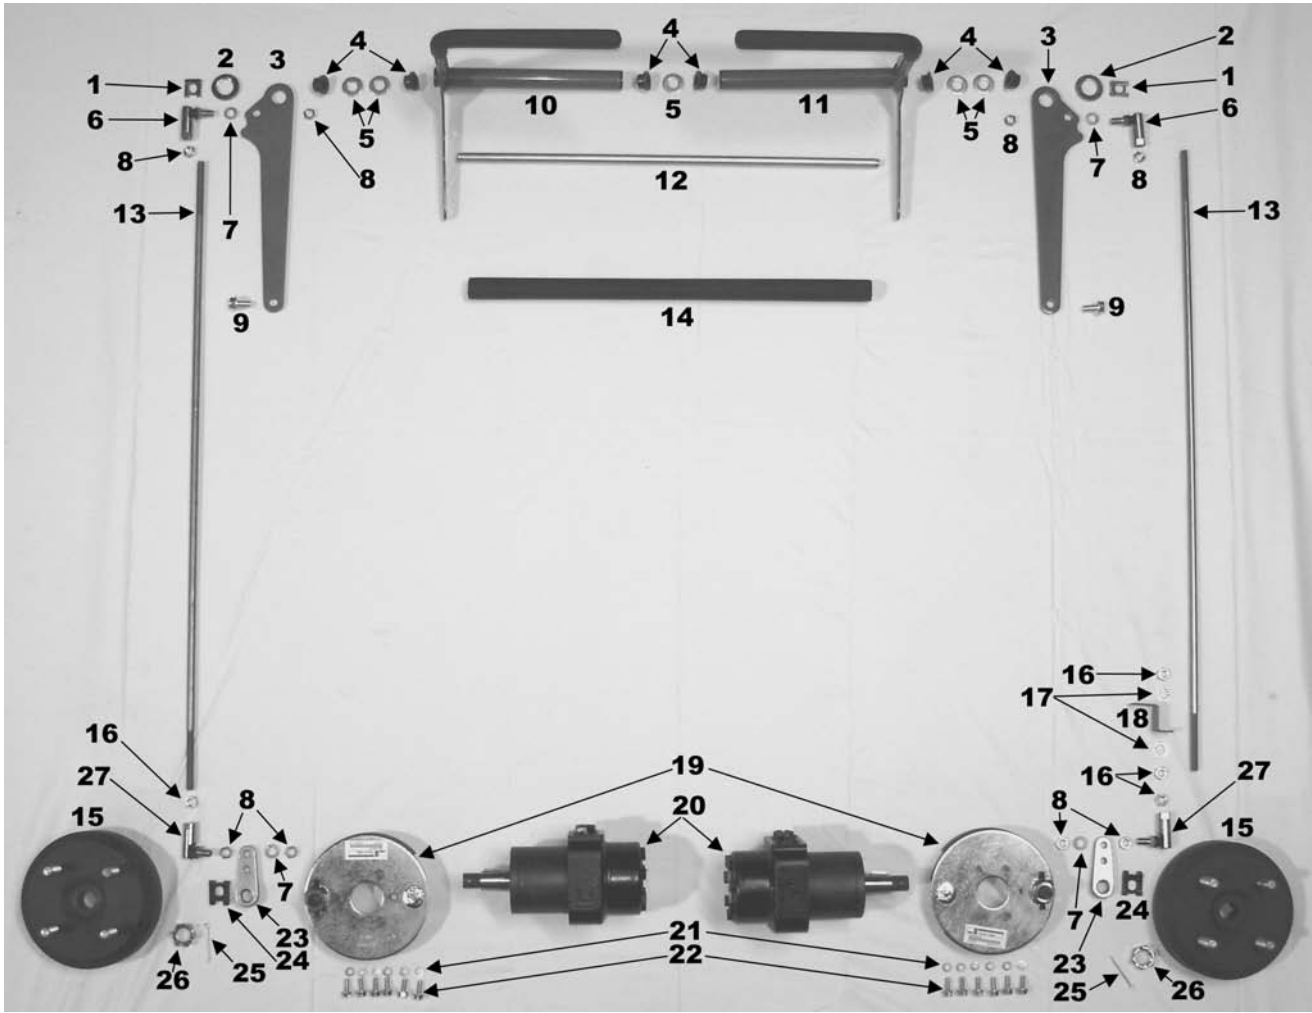

Brakes

Brakes

Image#	Part #	Quan.	Description	Notes
102				
1	101174627	2	Safety Clip	SC-12
2	102151502	2	3/4" SAE Washer	33820
3	102162003	2	Brake Handle Arm	
4	102176204	6	Bushing 1/2 x 3/4 x 1/2	RTI-0812-08
5	101174627	5	1/2" SAE Washer	33086
6	102174606	2	Ball Joint RH	ES375-1
7	102151507	2	3/8" Lock Washer	133622
8	102151508	8	3/8"-24 RH Jam Nut	36256
9	102151509	2	3/8-16 X 3/4 Bolt	1119929
10	102102010	1	Left Control Handle	
11	102102011	1	Right Control Handle	
12	102146612	1	Control Support Rod	
13	102174613	2	Brake Rod	TR3750-31.500
14	102102014	1	Brake Handle	
15	102172415	2	Brake Drum	HG
16	102151516	2	3/8-24 LH Jam Nut	0169627
17	102151517	2	3/8 Int Lock Washer	1133713
18	102162018	1	Parking Brake Sw Brkt	
19	102172419	2	Brake Assm	HG
20	102172420	2	Wheel Motor	HG
21	102151521	12	6mm Lock Washer	1140381
22	102151522	12	6mm x 16mm Bolt	0161811
23	102172423	2	Brake Adj Arm	HG
24	102172424	2	Clip Brk Adj	HG
25	102151525	2	Cotter Pin	65080
26	102172426	2	Castle Nut	HG
27	102174627	2	Ball Joint LH	ESL-375
28	102176428	2	Grips Ctl (shown installed)	
29	103176441	2	Grips Brk (shown installed)