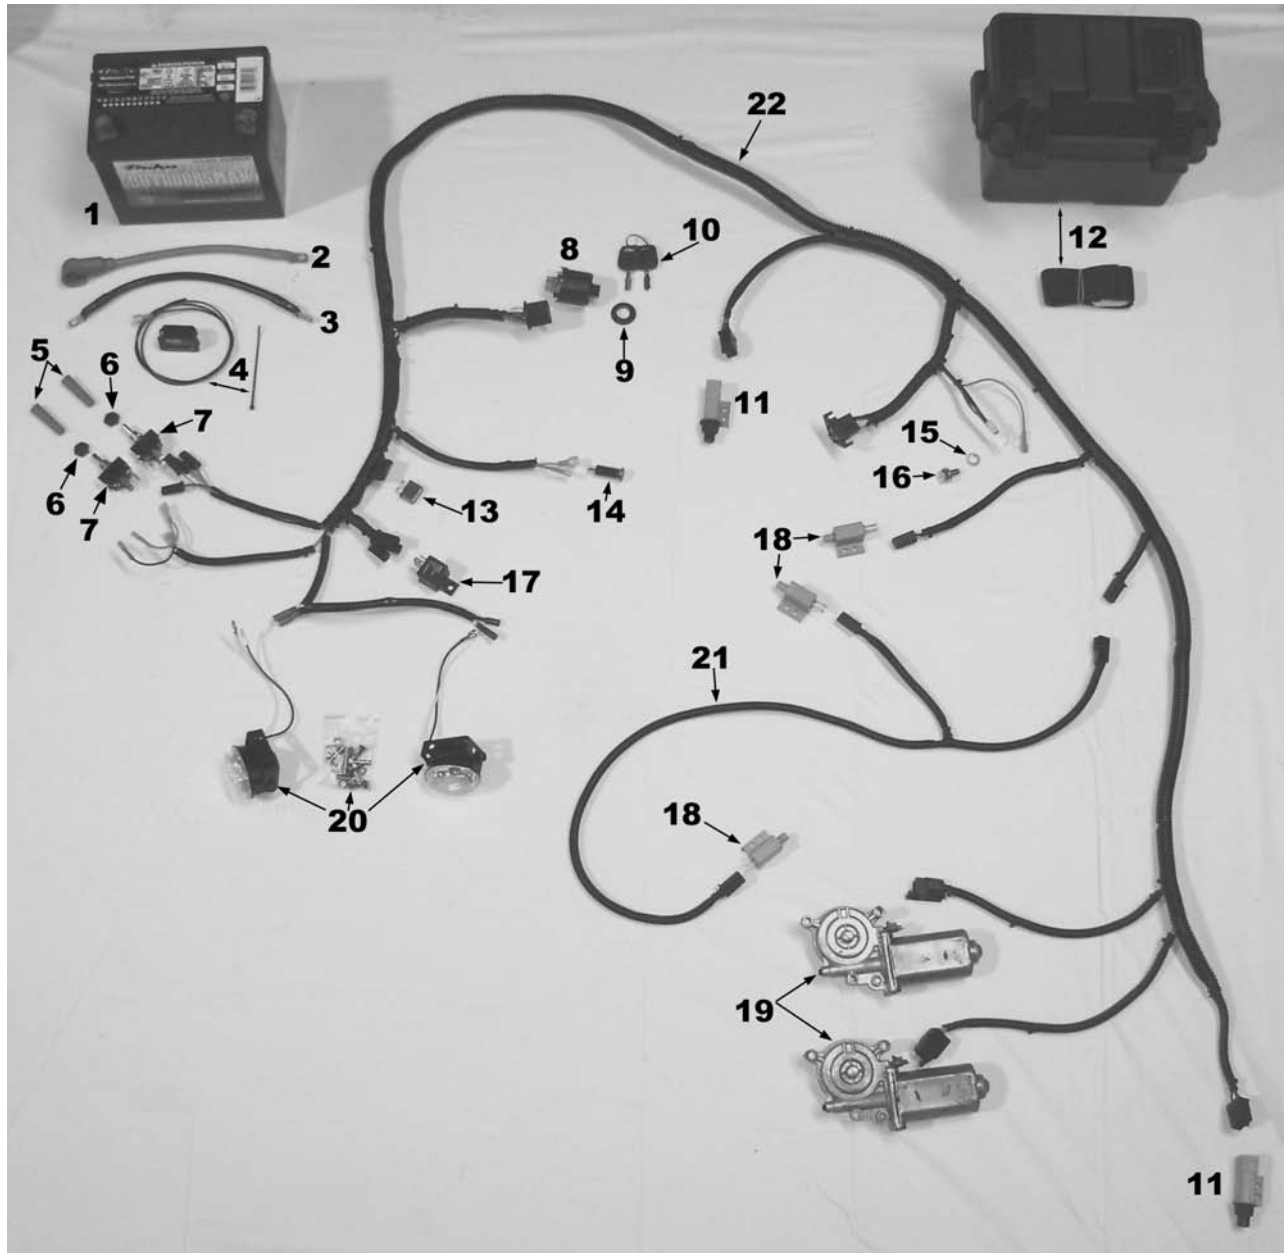

Electrical

Electrical

Image#	Part #	Quan.	Description	Notes
106				
1	106174001	1	U1 Battery	
2	106181802	1	Pos Batt Cable	
3	106181803	1	Neg Batt Cable	
4	106181804	1	Tach Harness	
5	106173005	2	Switch Ext.	
6	106172806	2	Switch Seal	
7	106173007	2	Reversing Sw	
8	104175606	1	Ignition Sw	
9	104175607	1	Ignition Sw Nut	
10	104175608	2	Ignition Sw Key	
11	101175612	2	Safety Sw 2P	
12	106174012	1	Battery Box w/Strap	
13	106173013	1	Breaker	
14	104172805	1	Warning light	
15	106151515	1	5/16 Int. Lock Washer	1133712
16	106151516	1	M8-16mm Bolt	0161821
17	106172817	1	Relay	
18	106175618	3	Safety Sw 1P	
19	101181802	2	Deflector Motor	
20	106175420	2	Work Light	
21	106181821	1	Safety Sw Harness	
22	106181822	1	Main Wiring Harness