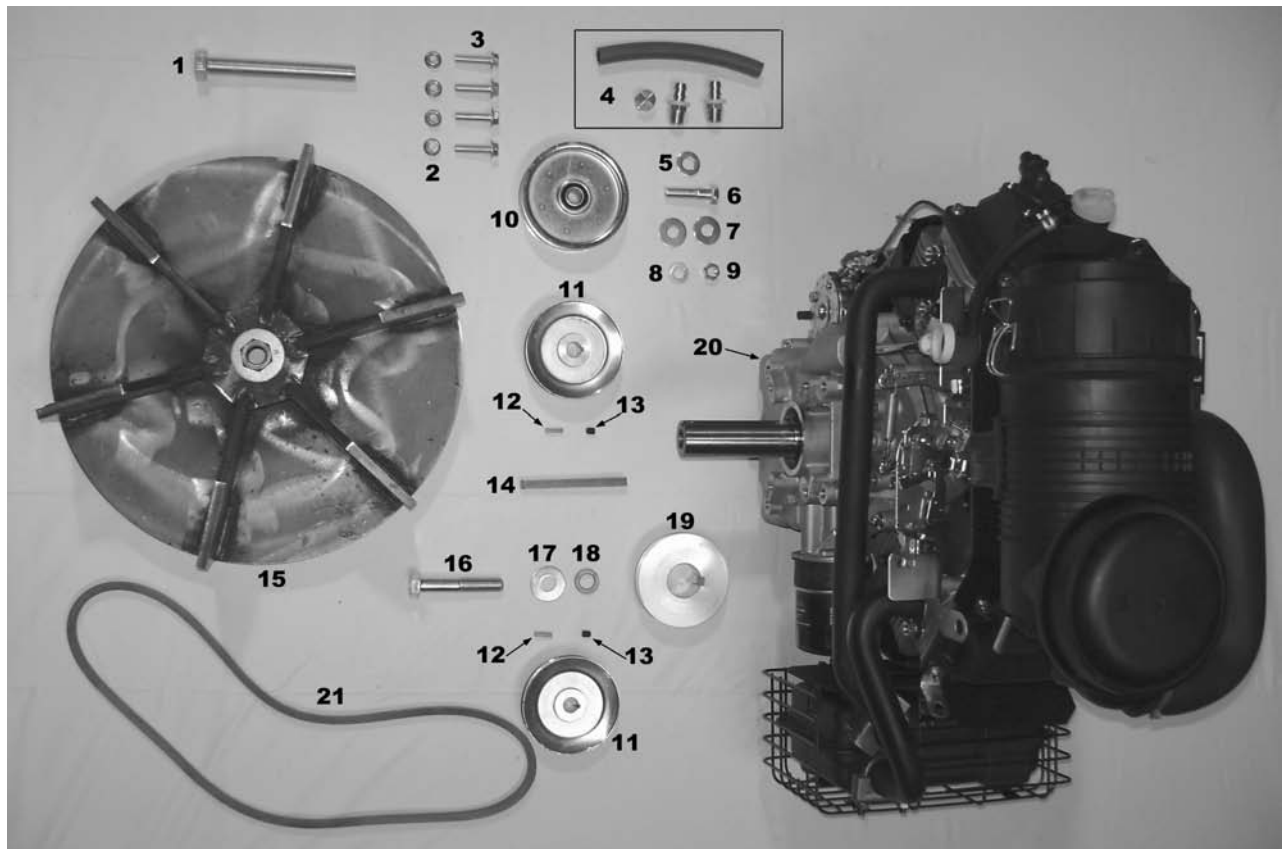

Engine

Engine

Image#	Part #	Quan.	Description	Notes
107				
1	107151501	1	Impeller Removal Bolt	0144532
2	101151505	4	3/8 Nut	1137341
3	107151503	4	3/8 x 1 3/4 Bolt	19933
4	107183404	1	Engine Oil Drain Kit	
5	107151505	1	7/16 SAE Washer	133010
6	107151506	1	1/2 -13 x 2 Bolt	11211
7	101151526	2	Washer 1/2 SAE	33086
8	107151508	1	1/2 Lock Washer	1133626
9	107151509	1	1/2 -13 Nut	1136310
10	107173210	1	Idler Pulley	
11	107173211	2	Pump Pulley	
12	107151512	2	Key 3/16 x 3/4	953152
13	107153213	2	Set Screw 5/16-24	
14	107181514	1	Key 3/8 x 4 3/4	0952992
15	107102015	1	Impeller	
16	107151516	1	Bolt 5/8-18x3 1/2	17317
17	107151517	1	Washer 5/8 TH	1133862
18	107151518	1	Lock Washer 5/8 TH	33897
19	107173219	1	Engine Pulley	
20	107172220	1	Engine Kohler CH-740 27hp